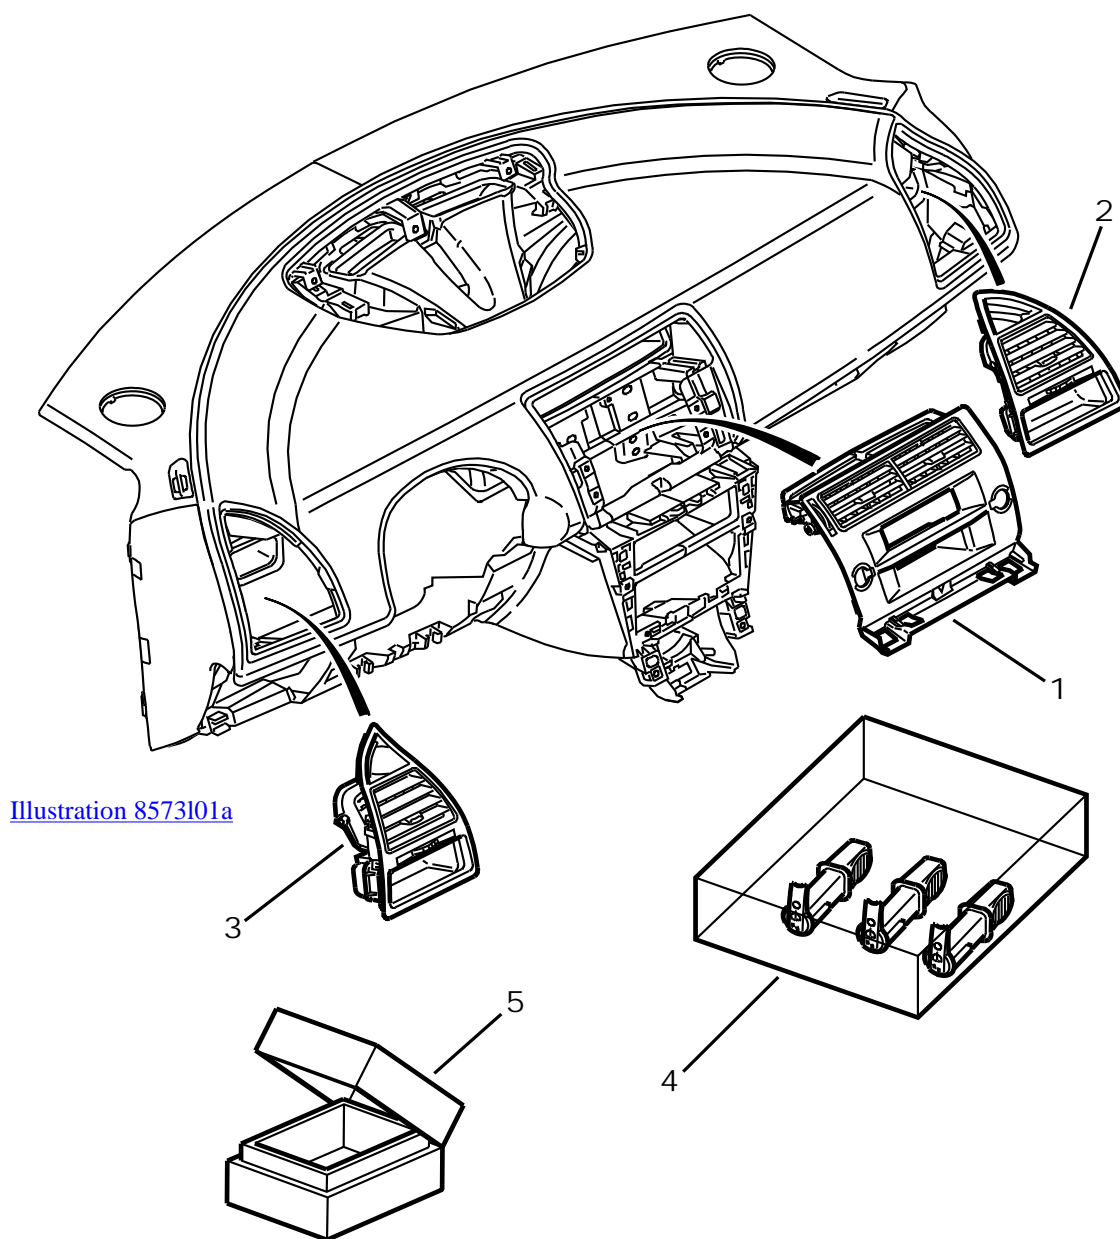

24/11/06 1 0510 07 8573 01A  
**FASCIA PANEL LOUVER**

Illustration 8573I01a

**05/2006** 8573L01A

01	8212 RT	01	AIR DIST FASC HSD - NERO MISTRAL
	8212 RV	01	- WITHOUT FRAGRANCE DIFFUSER AND MISTRAL FASCIA UNTIL RPO NO. 10919 EXCEPT DISPLAY (NAVIGATION+VIDEO+RADIO+CLOCK, TEMP, CD)
	RP 8212 SX	01	HSD - NERO MISTRAL
		01	- WITH FRAGRANCE DIFFUSER AND MISTRAL FASCIA UNTIL RPO NO. 10373 EXCEPT DISPLAY (NAVIGATION+VIDEO+RADIO+CLOCK, TEMP, CD)